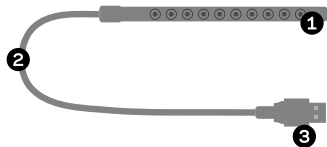

GOALZERO.COM

CA082316

LUNA

LED LIGHT

USER GUIDE

GET TO KNOW YOUR GEAR

- 1 LIGHT IT**
White LEDs deliver big light with little power.
- 2 BEND IT**
Direct light where needed by positioning the 9" bendable neck.
- 3 CONNECT IT**
USB Plug: Built to connect to any USB output port. Turns on automatically when plugged into a USB power source. Recommended for use with Goal Zero power packs or personal laptops.

COMPATIBLE WITH

Any USB power source, like:
Laptops

Goal Zero products:
▪ Guide 10 Plus battery pack
▪ Sherpa power packs

TECHNICAL SPECIFICATIONS

Luna LED Light

USAGE:

Plugs into any USB port and adjusts for reading light at any angle. Works particularly well with Goal Zero Guide 10 battery pack.

INPUT:

Power port USB plug, 5V, 150mA (0.75W)

OUTPUT:

Light 10 white LEDs, 0.75W total

GENERAL:

Weight	1.4 oz (40 g)
Dimensions	17 x 0.25 x 0.25 in (6 x 10 x 2 cm)
Warranty	12 months
Certifications	
Operating temp.	0-120°F (-17-48°C)